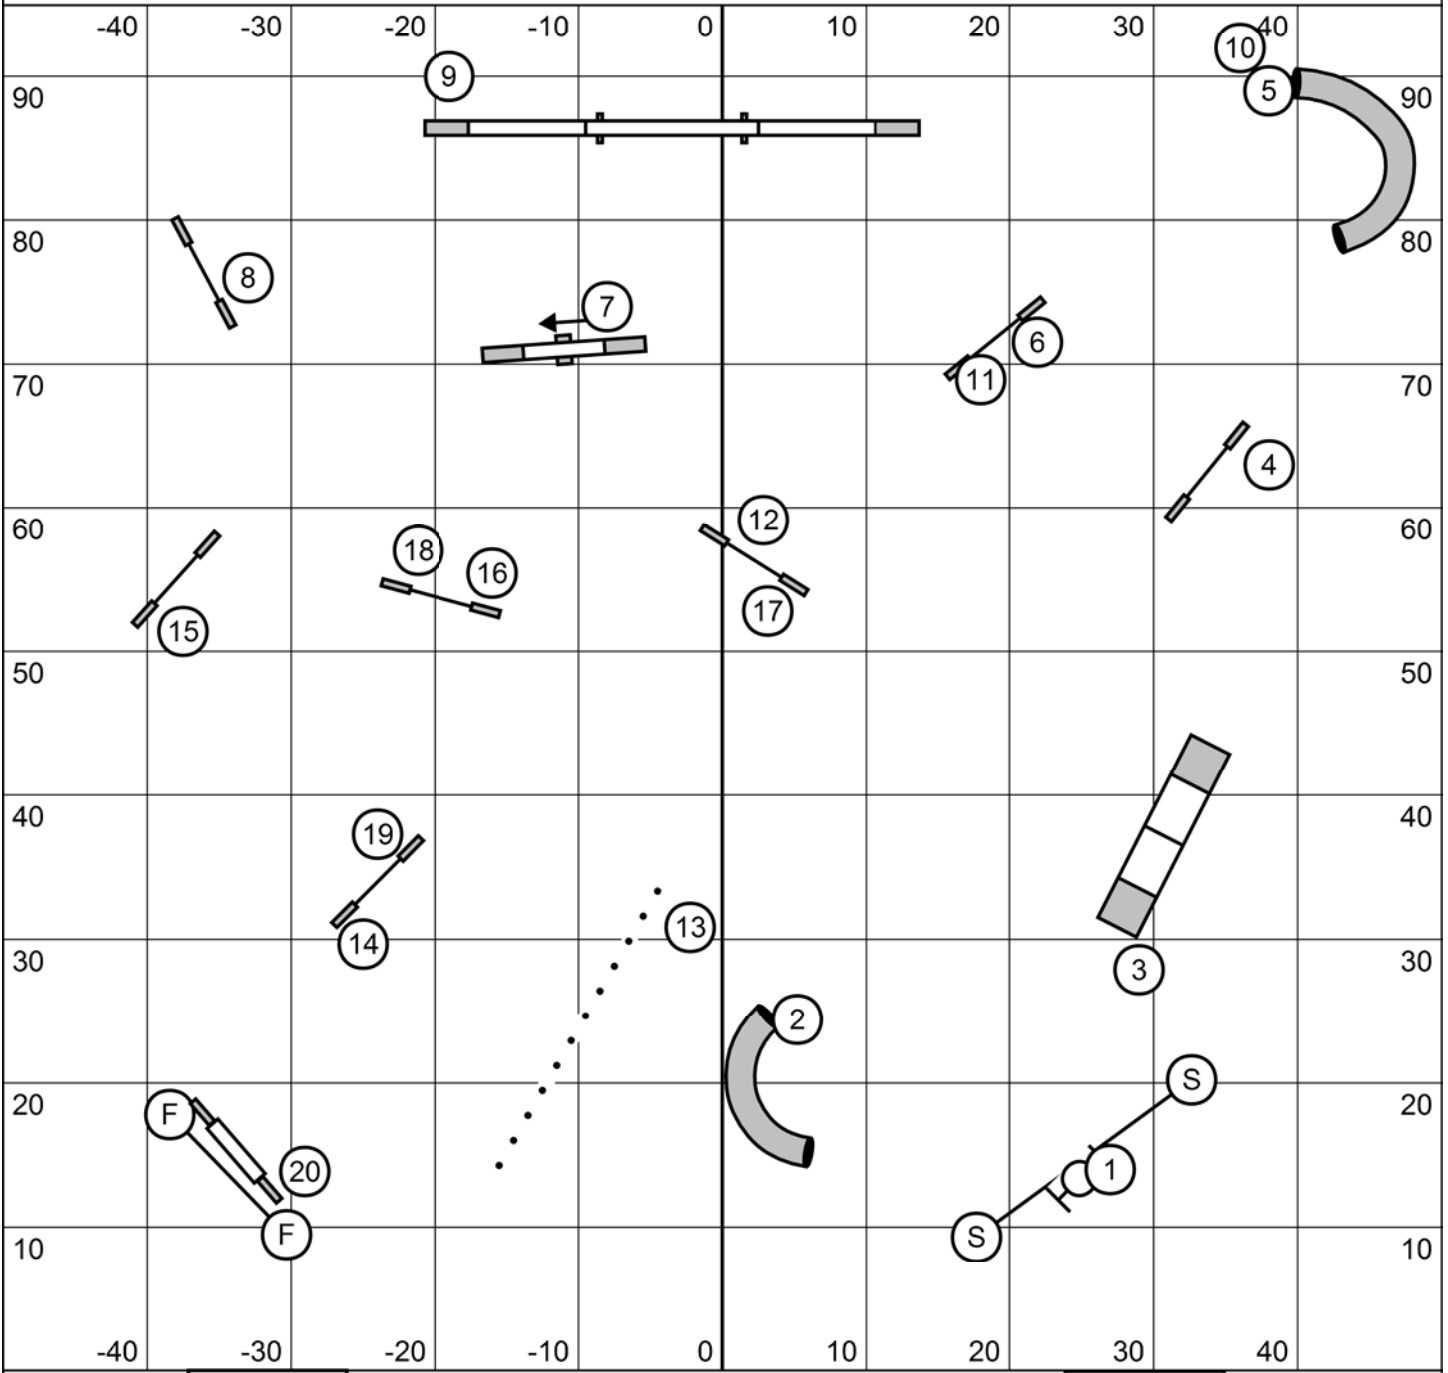

Grand Prix PGP

The Bay Team
March 14, 2020
Santa Rosa, CA
© Barbara Standiford

Enter/Exit

Enter/Exit

Come in when previous dog is at #17